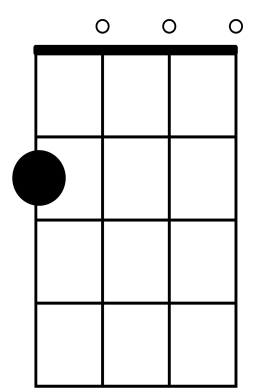

Thunder

By: Imagine Dragons

Verse:

C

Just a young gun with a quick fuse, I was uptight, wanna let loose

F

I was dreaming of bigger things, and wanna leave my own life behind

C

Not a yes sir, not a follower, fit the box, fit the mold

F

Have a seat in the foyer, take a number, I was lightning before the thunder

Chorus:

C

Thunder, feel the thunder,

CCC C

lightning and the thunder

Am

Thunder, feel the thunder

AmAmF

Am

Lightning and the thunder,

C

Thunder, thunder

C