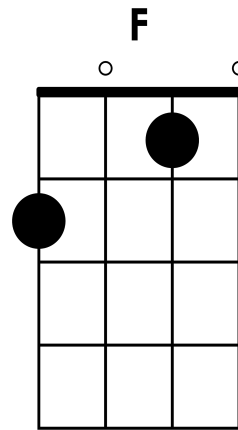

Thunder

By: Imagine Dragons

Verse:

C

Just a young gun with a quick fuse, I was uptight, wanna let loose

F

I was dreaming of bigger things, and wanna leave my own life behind

C

Not a yes sir, not a follower, fit the box, fit the mold

F

Have a seat in the foyer, take a number, I was lightning before the thunder

Chorus:

C

Thunder, feel the thunder,

CCC C

lightning and the thunder

Am

Thunder, feel the thunder

AmAmF

Am

Lightning and the thunder,

C

Thunder, thunder

C