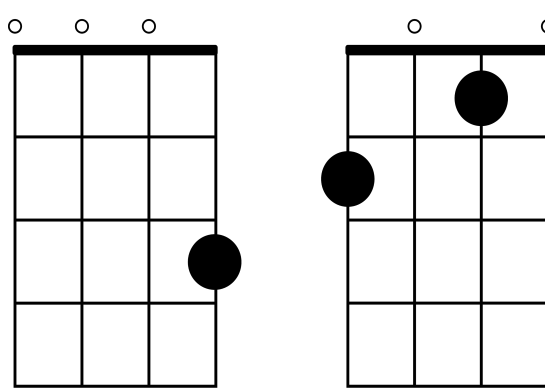

lightning and the thunder

Am

Thunder, feel the thunder

AmAmF

Lightning and the thunder,

C

Thunder, thunder

C